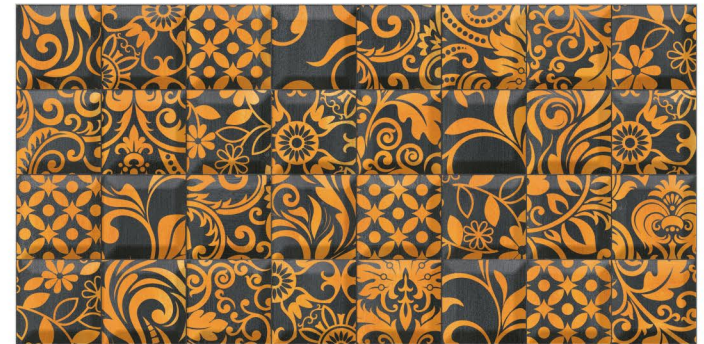

DIGITAL
WALL TILES

300x
600mm

MATT
FINISH

APPLICATION

3200 L

R 2

3201 L

3200 HL