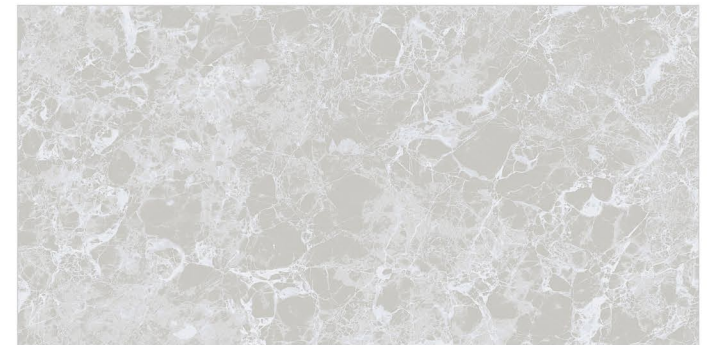

DIGITAL
WALL TILES

300x
600_m

MATT
FINISH

APPLICATION

R 3

3175 D

R 3