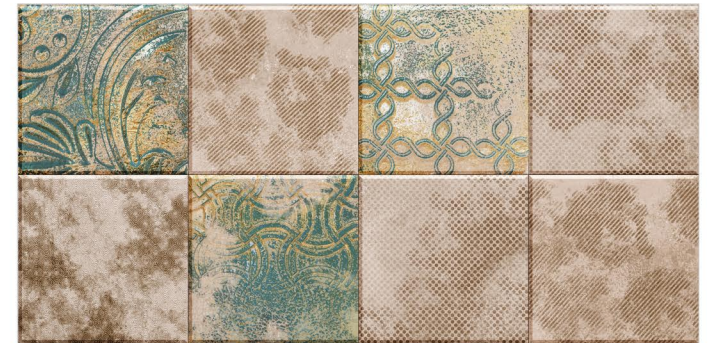

DIGITAL
WALL TILES

300x
600mm

MAT
FINISH

APPLICATION

3173 HL 1