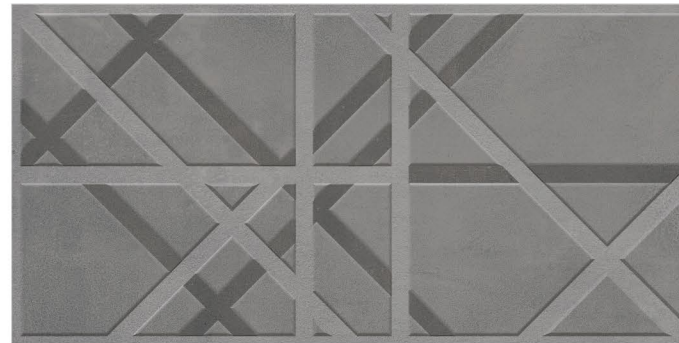

PRINTING
HD

QUALITY
ASSURANCE

DIGITAL
WALL TILES

300x
600mm

MAT
FINISH

APPLICATION

3172 L

3173 L