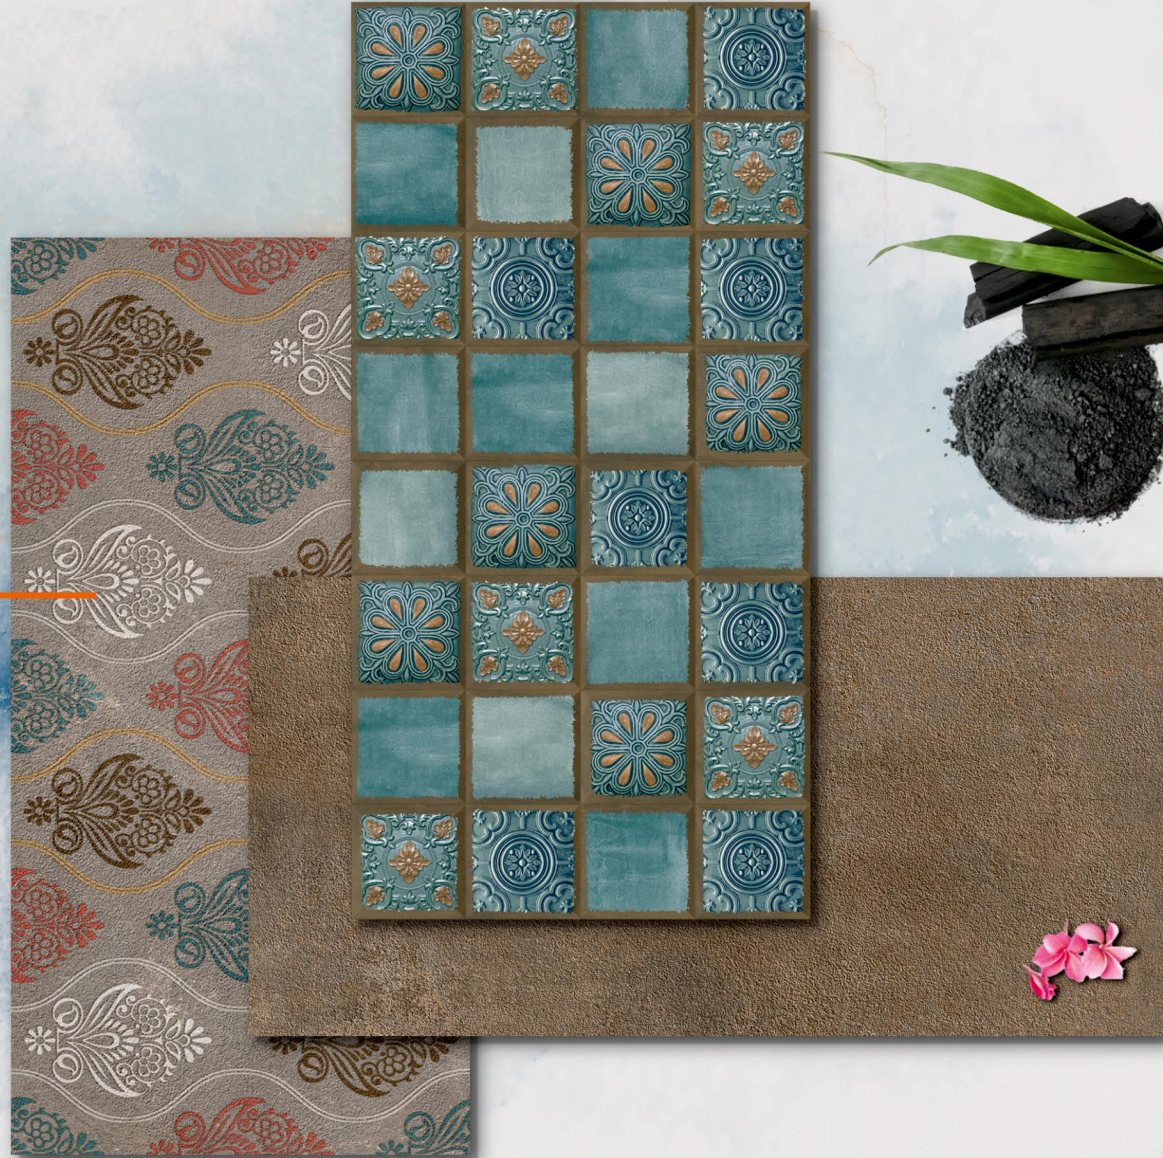

matt

COLLECTION

300x
600mm

APPLICATION

WALL
TILES

3D
TECHN
OLOGY

Floor
Tiles

PRINTING
HD

QUALITY
ASSURANCE