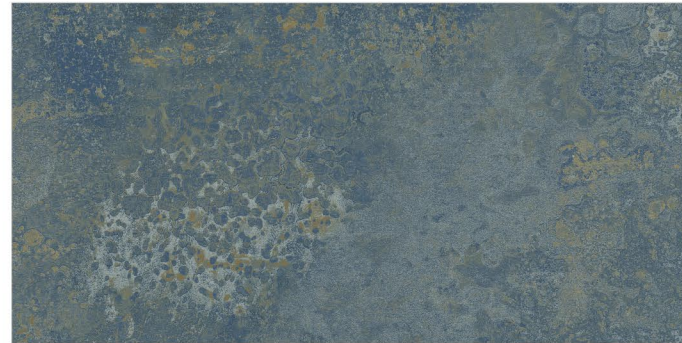

DIGITAL
WALL TILES

300x
600mm

MATT
FINISH

APPLICATION

R 3

3186 D

R 3

R 3