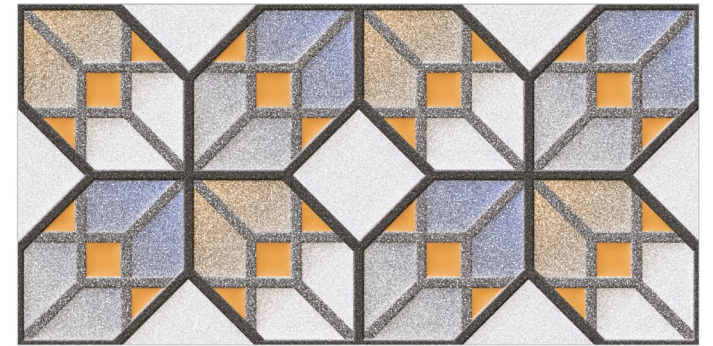

DIGITAL
WALL TILES

300x
600^m_m

GLOSSY
FINISH

APPLICATION

1354 HL 2