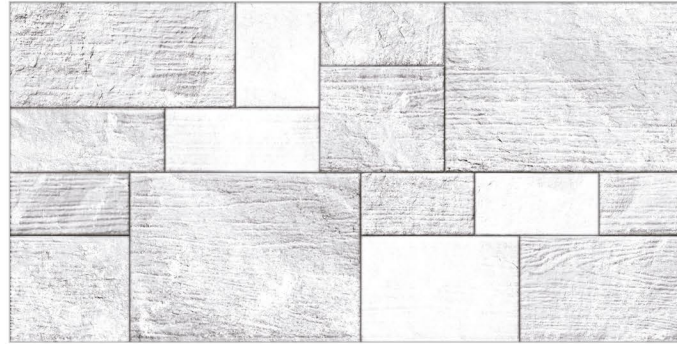

523 MATT

125 GLOSSY

525 MATT

MAXIMIZING YOUR SPACE WITH OUR WALL TILES

DIGITAL
WALL TILES

300x
600^m

Elevation
FINISH : GLOSSY & MATT

122 GLOSSY