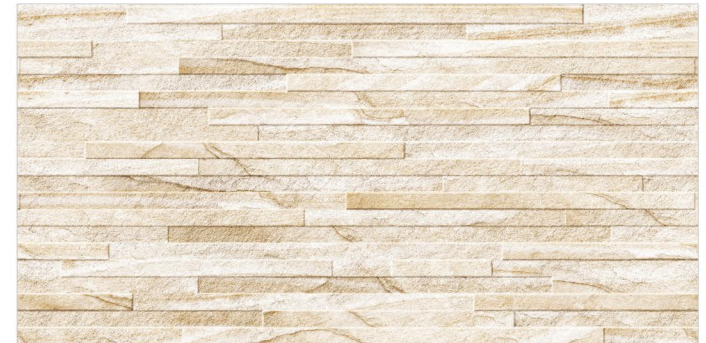

108 GLOSSY

508 MATT